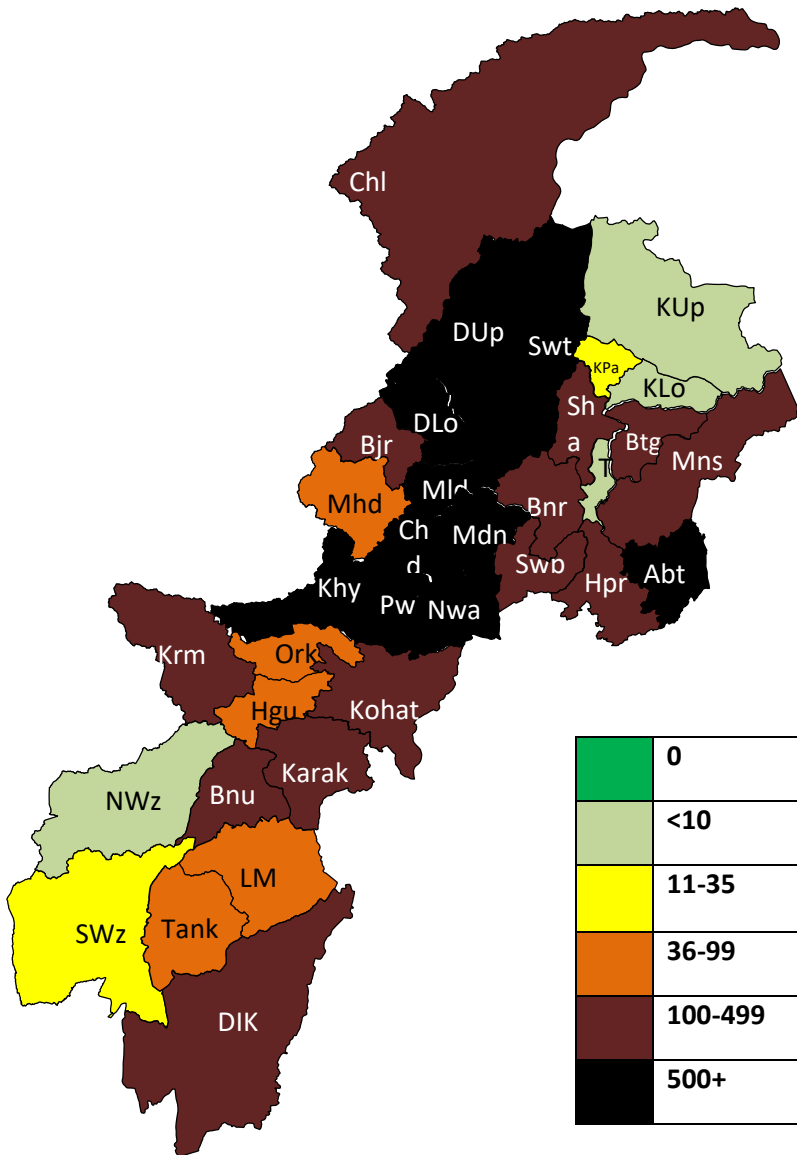

Khyber Pakhtunkhwa Corona Virus COVID19 Daily Update 24 June 2020

2. Provincial Heatmap

**Khyber
Pakhtunkhwa
Corona Virus
COVID19
Daily Update
24 June 2020**

3. District data

District	Cases		Deaths		Recoveries
	Total	24 hrs	Total	24 hrs	
Total	22132	499	868	14	10213

Peshawar Division

PESHAWAR	8257	152	422	5	4415
CHARSADDA	622	9	11	0	202
NOWSHERA	676	24	34	1	249
KHYBER	625	119	10	0	126
MOHMAND	55	0	2	0	19
Total	10235	304	479	6	5011

Mardan Division

MARDAN	1004	18	46	0	473
SWABI	368	0	19	1	203
Total	1372	18	65	1	676

Malakand Division

SWAT	2339	74	86	3	1071
BUNER	359	0	9	0	204
DIR LOWER	1069	12	22	0	293
DIR UPPER	589	13	12	2	220
SHANGLA	341	5	2	0	202
MALAKAND	1216	10	34	0	437
CHITRAL LOWER	118	0	1	0	53
CHITRAL UPPER	64	0	0	0	19
BAJAUR	479	8	27	0	244
Total	6574	122	193	5	2743

Hazara Division

MANSEHRA	344	7	10	0	151
ABBOTTABAD	1025	17	38	0	516
HARIPUR	446	9	7	0	172
TOR GHAR	3	0	0	0	2
KOHISTAN UPPER	2	0	0	0	1
KOHISTAN LOWER	7	0	0	0	3
KOLAI PALLAS	14	1	0	0	4
BATTAGRAM	258	1	14	0	132
Total	2099	35	69	0	981

Kohat Division

KOHAT	446	0	25	0	137
HANGU	97	0	3	0	45
KARAK	317	2	10	0	82
KURRAM	317	1	5	0	169
ORAKZAI	76	0	2	0	31
Total	1253	3	45	0	464

Bannu Division

BANNU	115	2	5	1	82
LAKKI MARWAT	62	3	1	0	20
NORTH WAZIRISTAN	8	0	0	0	6
Total	185	5	6	1	108

Dera Ismail Khan Division

DERA ISMAIL KHAN	330	8	11	1	181
TANK	63	1	0	0	39
SOUTH WAZIRISTAN	21	3	0	0	10
Total	414	12	11	1	230